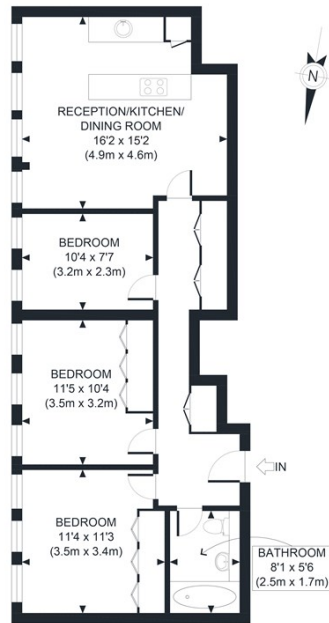

FIRST FLOOR
GROSS INTERNAL
FLOOR AREA 743 SQ FT

APPROX. GROSS INTERNAL FLOOR AREA 743 SQ FT / 69 SQM

Ref: Copyright **photoplan**